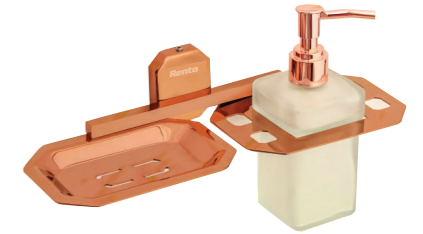

# ROSE GOLD

**CODE: DRR 503**  
**Name: Towel Rack**

**CODE: DRR 502**  
**Name: Single Soap Dish**

**CODE: DRR 505**  
**Name: Tumbler Holder**

**CODE: DRR 506 B**  
**Name: Soap Dish With Tumbler Holder**