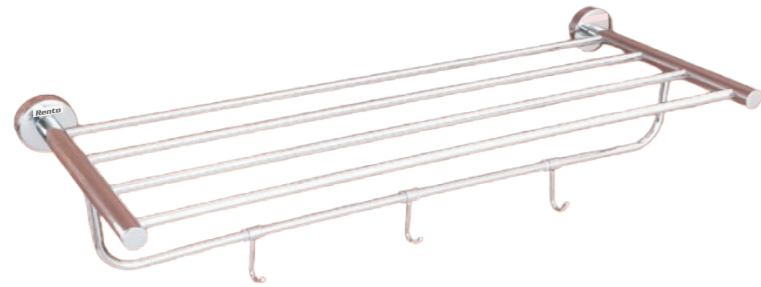

**CODE: DRB 503**  
**Name: Towel Rod**

**CODE: DRB 506**  
**Name: Double Shop Dish**

**CODE: DRB 508**  
**Name: Liquid Dispenser**

**CODE: DRB**  
**Name: Napkin Ring**

**CODE: DRB 504**  
**Name: Robe Hook**

**CODE: DRB 507**  
**Name: Paper Holder**

**CODE: DRB 505 B**  
**Name: Soap Dish With Liquid Dispenser**

**CODE: DRB 506 B**  
**Name: Tumbler Holder With Liq. dispenser**

# NEPTUNE

**CODE:**  
**Name: Towel Rack**

**CODE:**  
**Name: Single Soap Dish**

**CODE:**  
**Name: Towel Rod**

**CODE:**  
**Name: Double Soap Dish**

**CODE:**  
**Name: Tumbler Holder**

**CODE:**  
**Name: Soap Dish With Tumbler Holder**