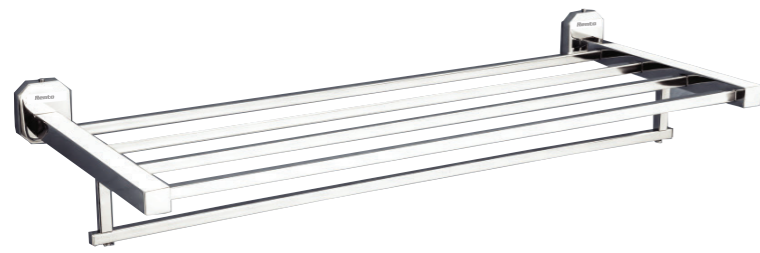

DREAM

CODE: DR 511
Name: Towel Rack